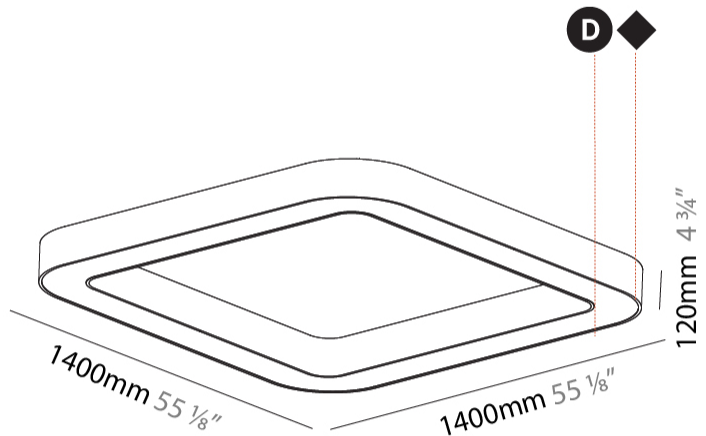

1. To build a product code in our configurator select the specify button on the base model # product page
2. To build a manual product code on this datasheet choose from the options listed below in blue font and add the suffix to the base model #

GENERAL

Series: Glorious
Subseries: Glorious Quantum
Brand: Prolicht
Division: Architectural
Mounting Type: Surface
Mounting Location: Ceiling

PHYSICAL

Length (mm): 1400
Length (in): 55 1/8"
Width (mm): 1400
Width (in): 55 1/8"
Height (mm): 120
Height (in): 4 3/4"
Light Distribution: Direct
Weight (kg): 16.878
Weight (lbs): 37.13
Diffuser: PMMA - Opal or Micro-Prism
Fixture Finish: SSR / BKV / CWI / CRY / HAB / LAG / UFT / ITA / RUA / RUR / MIC / FTG / MYG / TWT / LOD / PUS / FRO / FUP / KIA / POP / BLS / SPG / MEY / GOH / GUM / CHC / COM / ABZ / JAG / OBR / MOS / ROR
Fixture Material: Aluminum

ELECTRICAL

Lamp Type: LED (Zhaga Standard)
Input Wattage (W): 80
Total Output Wattage (W): 64 / 51.2 (3500K)
Dimming: Non-Dimming / Phase Dimming (120Vac only) / 0-10V Dimming
Driver Included: Yes
Driver Location: Integrated
Driver Type: Constant Current - 120 / 277Vac
Driver Class: Class 2
Input Voltage (V): 120 - 277
Constant Current (MA): 350 / 800 (3500K)

LED

Color Temperature (°K): 3000 / 3500 / 4000
Max. Delivered Lumen (lm): 7380 / 7644 / 7800
CRI: >80 CRI
Efficiency (%): 65
Lamp Life (hrs): 50000

OPTICAL

RATINGS AND CERTIFICATIONS

Certified By: Certified for North American Standards
IP rating: IP20